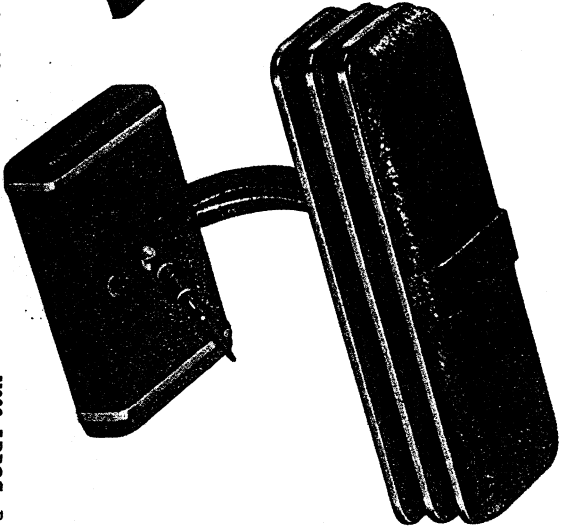

F503 BACTD. Brown Bakelite Memo
Pad. Gold trim. 5 1/4 x 8 3/8 inches.
With No. 3 Brown Pen \$5.00. With
LIFETIME Pen \$10.00.

N328 ADBOC. Brown lamp with Bronze
and Gold trim. Height overall 11 inches.
Shade 3 1/2 x 12 inches. With Brown
LIFETIME Pen \$12.50.